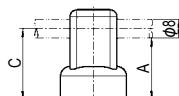

## Note

For round rod φ8 TEA-1001-U40,U41 can be also used for flat rod (t3X14).

## 材質と処理 Material & Finish

材質	Material	処理	Finish
	PA	黒色	Black

TEA-1001-U11  
TEA-1001-U12

With nut M6  
M6ナット付  
(M6×16 スタッド用)  
For weld stud M6X16

TEA-1001-U40  
TEA-1001-U41

Through hole (counterbored)  
M6 用ザグリ穴  
(M6×12 スタッド用)  
For weld stud M6X12

## 寸法・仕様表 Size List & Specification

型番	Model No.	A	B	C	自重 (g)	Net Weight (g)
TEA-1001-U11		20	32	24		15.1
TEA-1001-U12		26	38	30		17.4
TEA-1001-U40		20	31	24		12.9
TEA-1001-U41		26	37	30		14.7