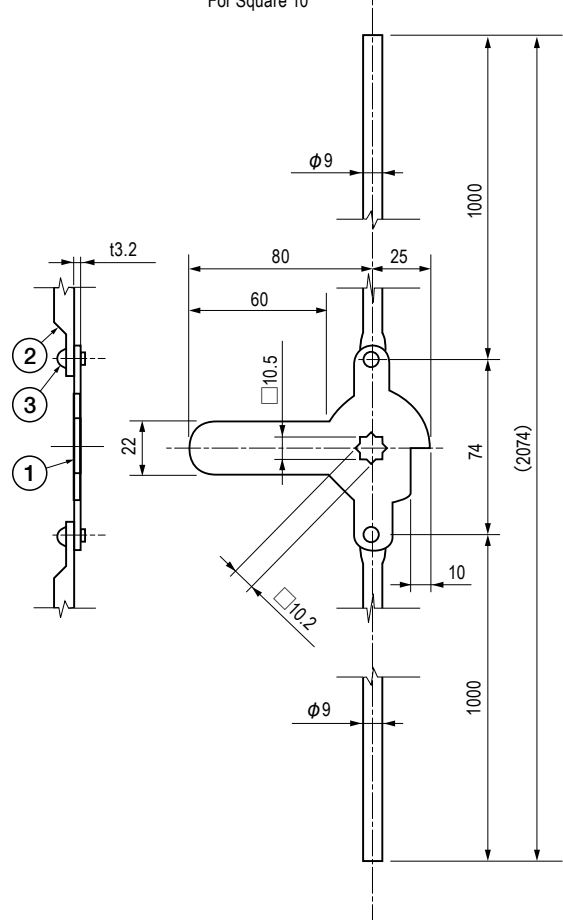

### Application

Distribution boards / Control boards / Boxes for controllers, etc.

### 仕様 Specification

型番 Model No.	型式 Type	自重 (g) Net Weight (g)
THA-250	□8用 For Square 8	1088
THA-251	□10用 For Square 10	