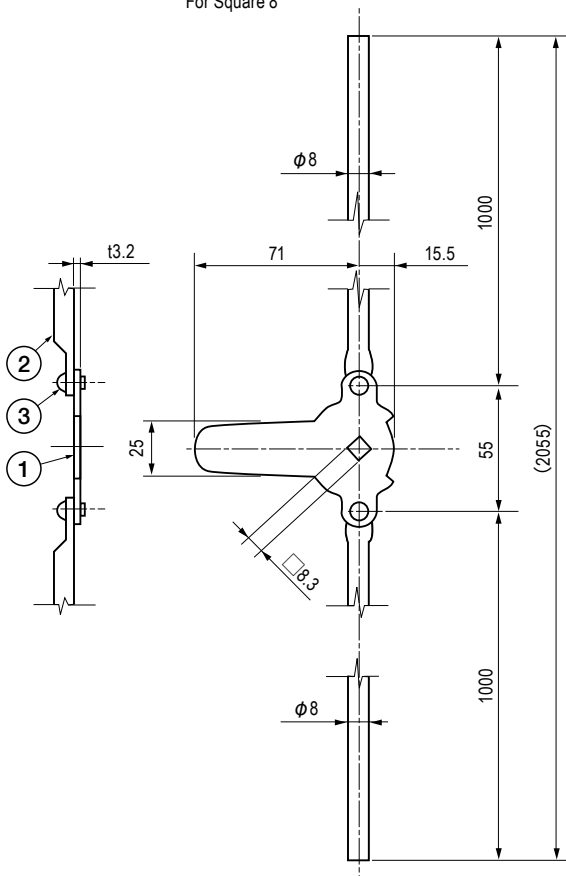

部品表 Parts List

部番 No.	部品名 Part Name	材質 Material	処理 Finish	数 Quantity
1	止め金具 Cam	SPCC	3価クロメート Trivalent Chromate Treatment	1
2	ロッド Rod	SWRM	—	2
3	丸リベット Round Rivet	S	3価クロメート Trivalent Chromate Treatment	2

THA-250 □8用
For Square 8