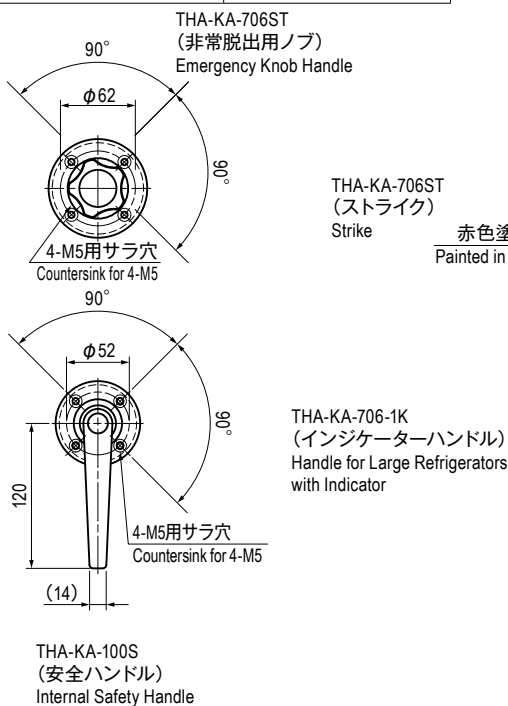

材質と処理 Material & Finish

材質 Material	処理 Finish
ZDC	Cr

仕様 Specification

型番 Model No.	自重 (g) Net Weight (g)
THA-KA-706-1K	1643
THA-KA-706ST	885 (ストライク) Strike 251 (非常脱出用ノブ) Emergency Knob Handle
THA-KA-100S	331

特注品のご相談承ります Please contact us for custom-made.