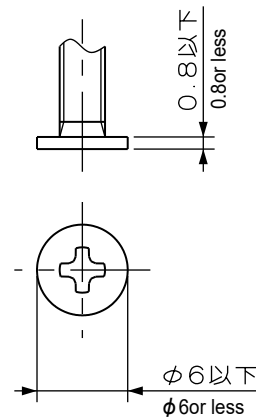

Application

Measuring equipment, electronic office equipment, home appliances,
and audio

Specification

Hardness : 80±5 Degree

Note

Use "M3 ultra-low head screws" to fix this product. Please refer to the
separate document for the M3 ultra-low head screw.
If there is an extreme difference between the dimensions on the
drawing and the product, installation can be difficult or the screws could
be grounded when the rubber feet are compressed.

推奨取付ねじ寸法(参考)
Recommended mounting screw dimensions

寸法・仕様表 Size List & Specification

※推奨締付トルクは、製品の変形を考慮していますが、使用上緩みが懸念される場合は、樹脂用ねじロック等の緩み止め処理を推奨します。
The recommended tightening torque takes into account the deformation of the product,
but if loosening is a concern in use, we recommend using anti-loosening processing such as resin screw lock.