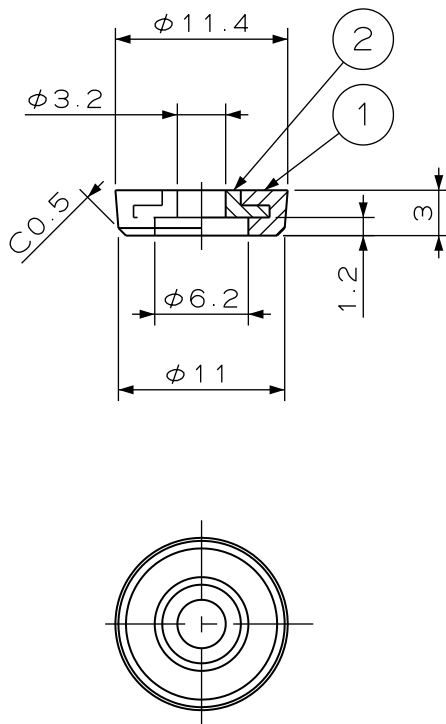

Application

Measuring equipment, electronic office equipment, home appliances,
and audio

Specification

Hardness : 80±5 Degree

Note

Use "M3 ultra-low head screws" to fix this product. Please refer to the
separate document for the M3 ultra-low head screw.
If there is an extreme difference between the dimensions on the
drawing and the product, installation can be difficult or the screws could
be grounded when the rubber feet are compressed.

推奨取付ねじ寸法(参考)
Recommended mounting screw dimensions

寸法・仕様表 Size List & Specification

※推奨締付トルクは、製品の変形を考慮していますが、使用上緩みが懸念される場合は、樹脂用ねじロック等の緩み止め処理を推奨します。
The recommended tightening torque takes into account the deformation of the product,
but if loosening is a concern in use, we recommend using anti-loosening processing such as resin screw lock.